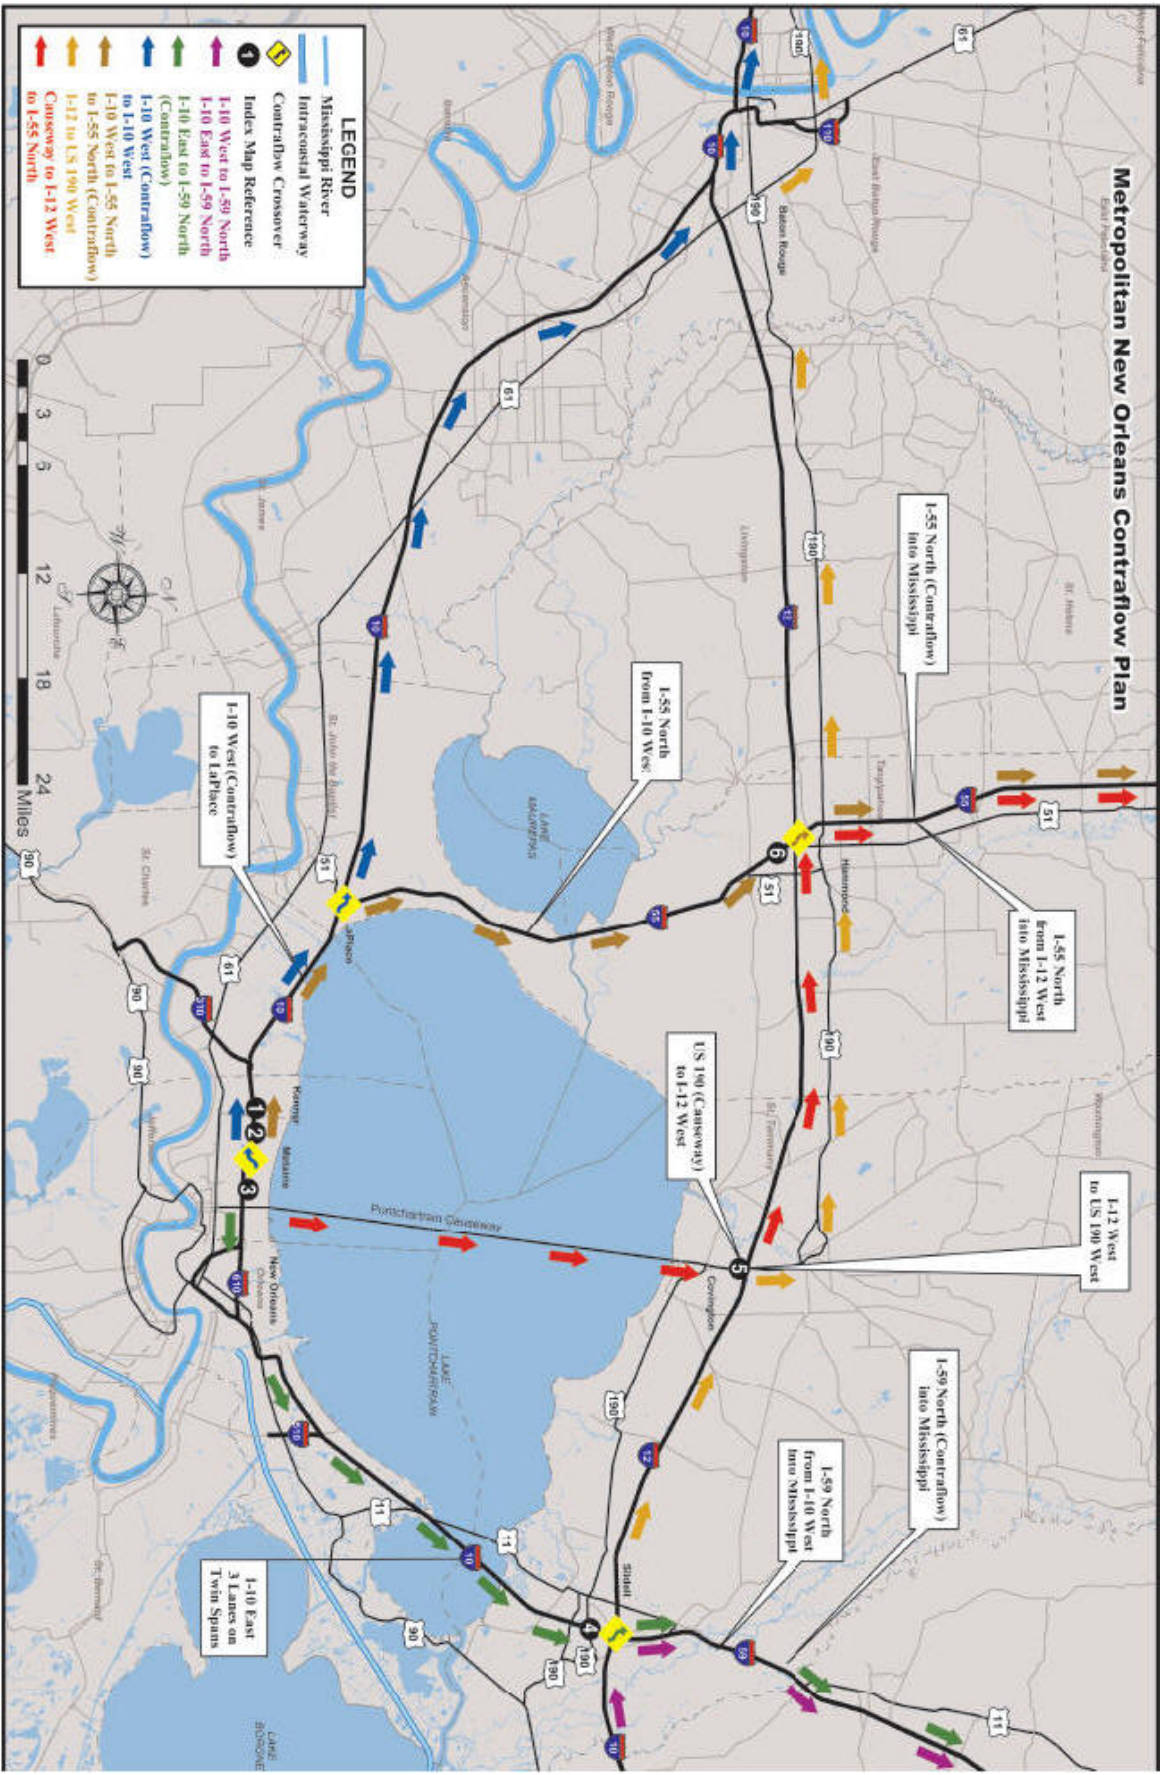

# Metropolitan New Orleans Contrailow Plan

**LEGEND**

- Mississippi River
- Intracoastal Waterway
- Contrailow Crossover
- Index Map Reference
- I-10 West to I-59 North
- I-10 East to I-59 North
- I-10 East to I-59 North (Contrailow)
- I-10 West (Contrailow)
- I-10 West to I-55 North to I-55 North (Contrailow)
- I-12 to US 190 West to I-55 North

I-10 West (Contrailow) to LaPlace

I-55 North from I-10 West

I-55 North (Contrailow) into Mississippi

I-55 North from I-12 West into Mississippi

I-12 West to US 190 West

US 190 (Caisway) to I-12 West

I-59 North (Contrailow) into Mississippi

I-59 North from I-10 West into Mississippi

I-10 East 3 Lanes on Twin Spans